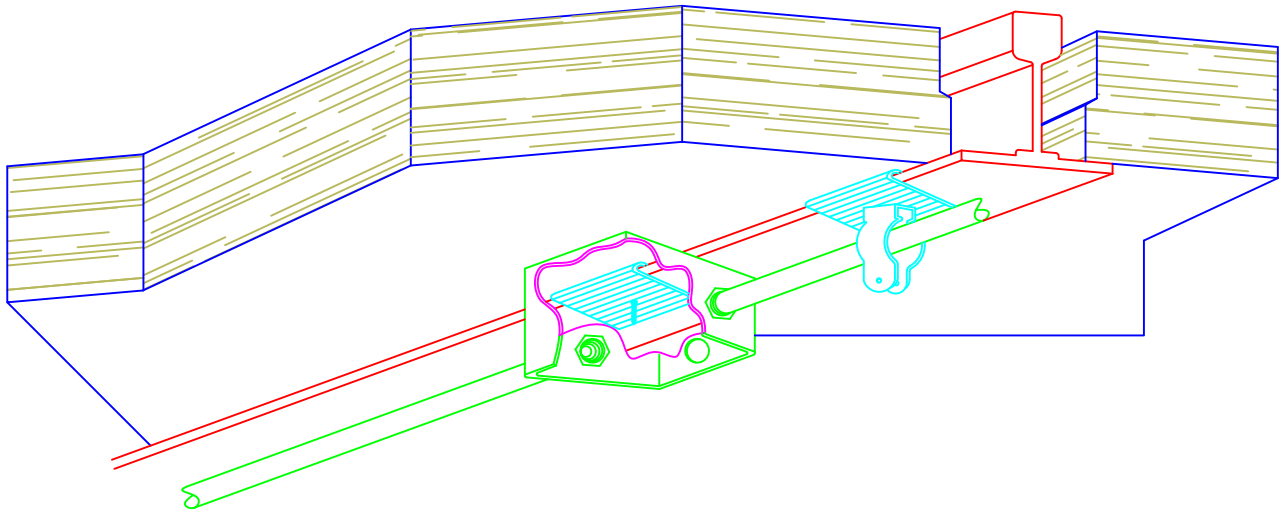

TYPICAL INSTALLATION

TYPICAL BULB TEE HANGERS

LIGHTING - EXPOSED CONDUIT

DETAIL NUMBER:

1061

SCALE : NTS

Revised: 05/10/2016

TECTUM_{INC.}