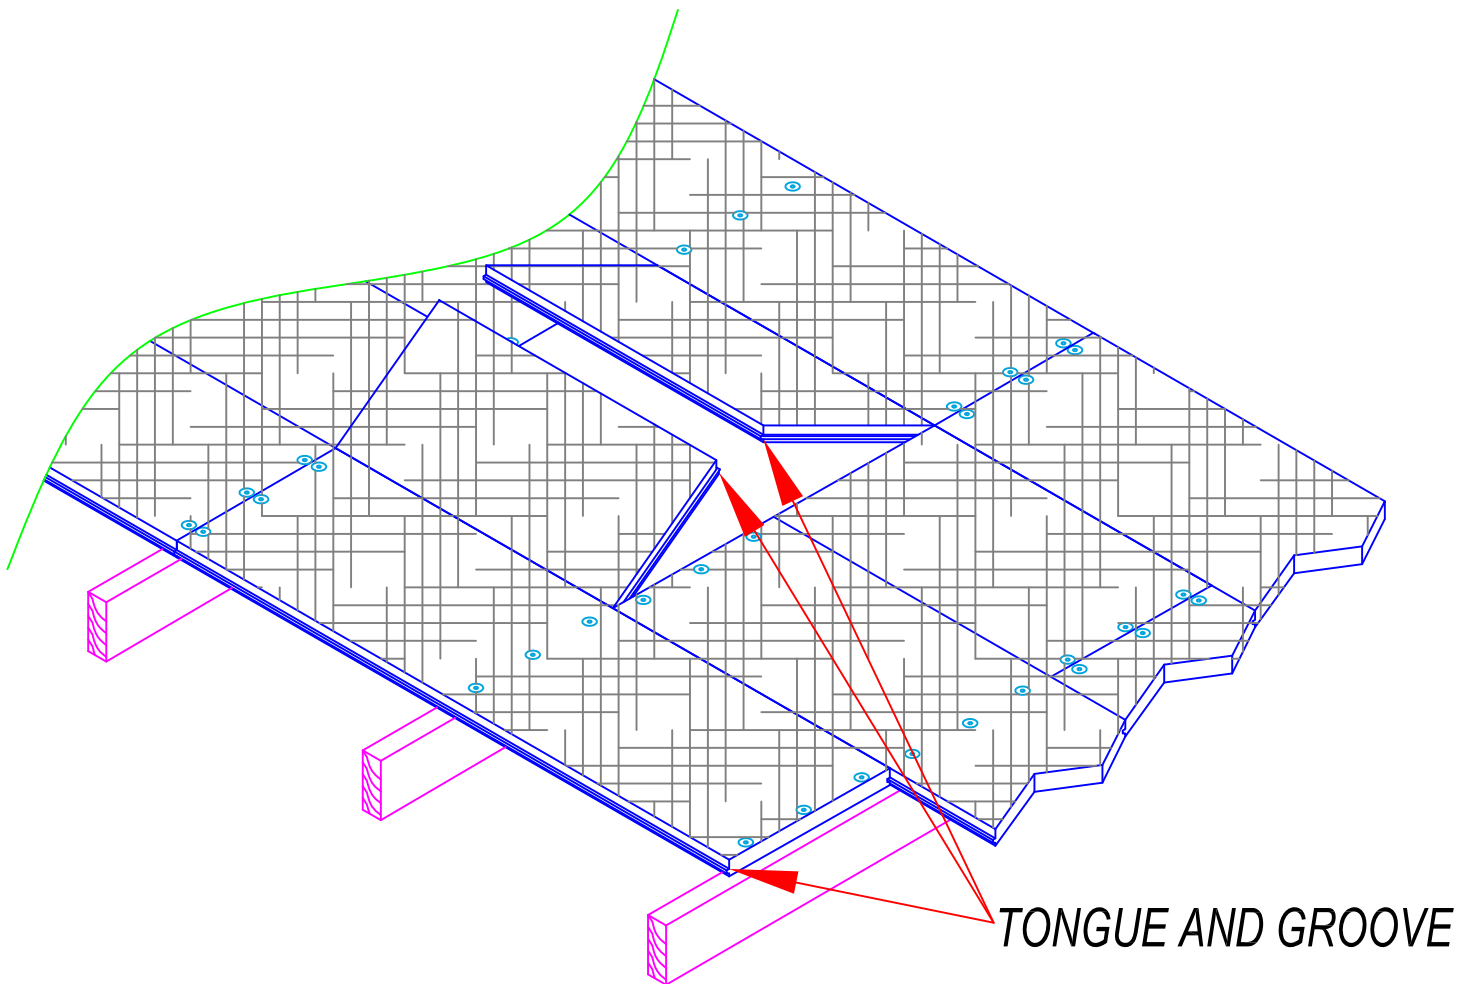

REPLACING TECTUM ROOF PANELS

*FOLD PANEL INTO PLACE WITH THE
TONGUE AND GROOVE INTERLOCKED.*

REPLACING TECTUM ROOF PLANK

DETAIL
NUMBER:

2035

SCALE : NTS

Revised: 03/28/2016

TECTUM_{INC.}
The Noise Control Solution