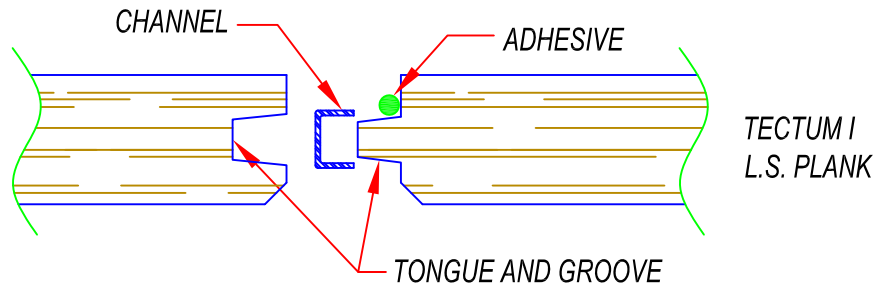

PLANK

TILE

NOTE:
TECTUM I THICKNESS
2", 2 1/2", 3"

TECTUM PLANK VS. TILE

DETAIL NUMBER:

2053

SCALE : NTS

Revised: 03/29/2016