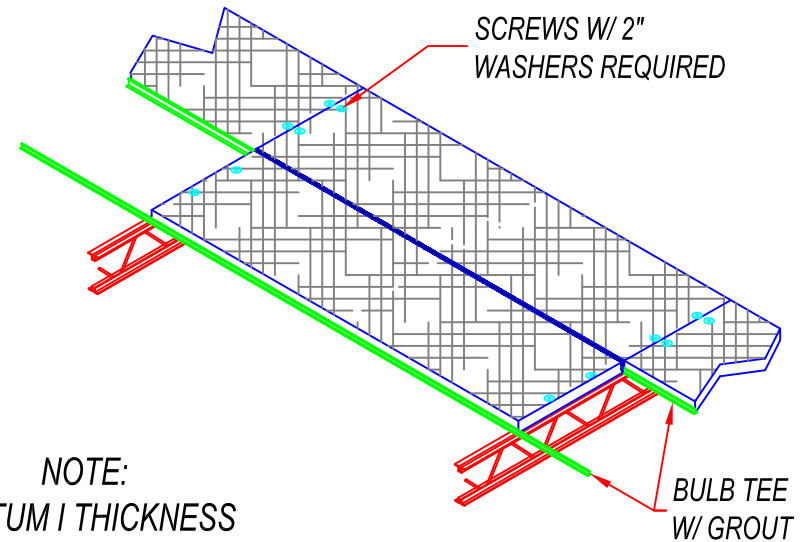

PLANK

TILE

NOTE:
TECTUM I THICKNESS
2", 2 1/2", 3"

TECTUM PLANK VS. TILE

DETAIL NUMBER:

2053

SCALE : NTS

Revised: 03/29/2016