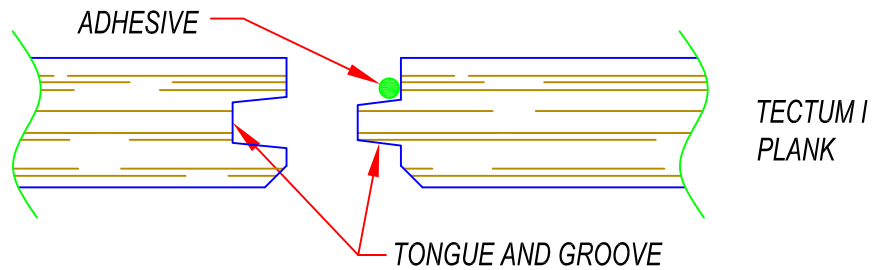

PLANK

TILE

NOTE:
TECTUM I THICKNESS
2", 2 1/2", 3"

TECTUM PLANK VS. TILE

DETAIL NUMBER:

2053

SCALE : NTS

Revised: 03/29/2016