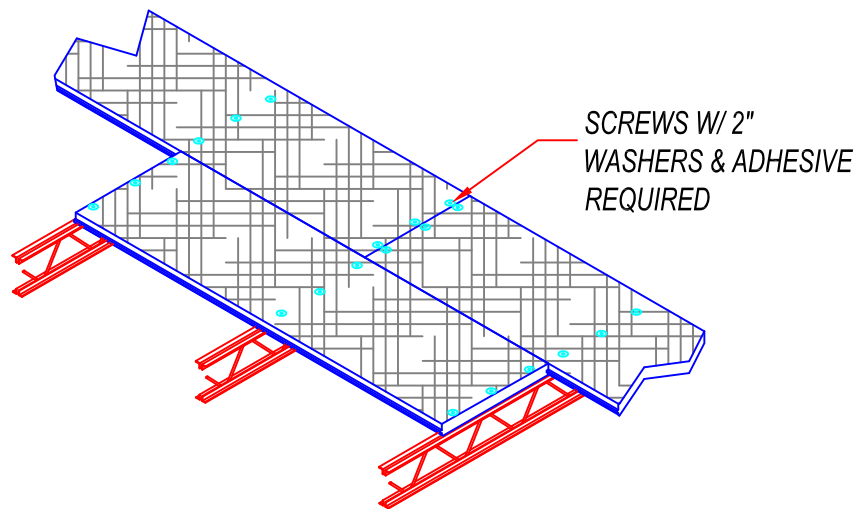

PLANK

TILE

NOTE:
TECTUM I THICKNESS
2", 2 1/2", 3"

TECTUM PLANK VS. TILE

DETAIL NUMBER:

2053

SCALE : NTS

Revised: 03/29/2016