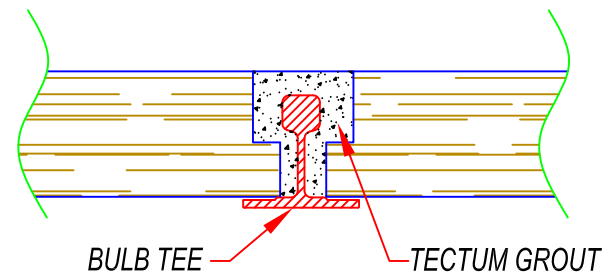

PLANK

TILE

NOTE:
TECTUM I THICKNESS
2", 2 1/2", 3"

TECTUM PLANK VS. TILE

DETAIL NUMBER:

2053

SCALE : NTS

Revised: 03/29/2016